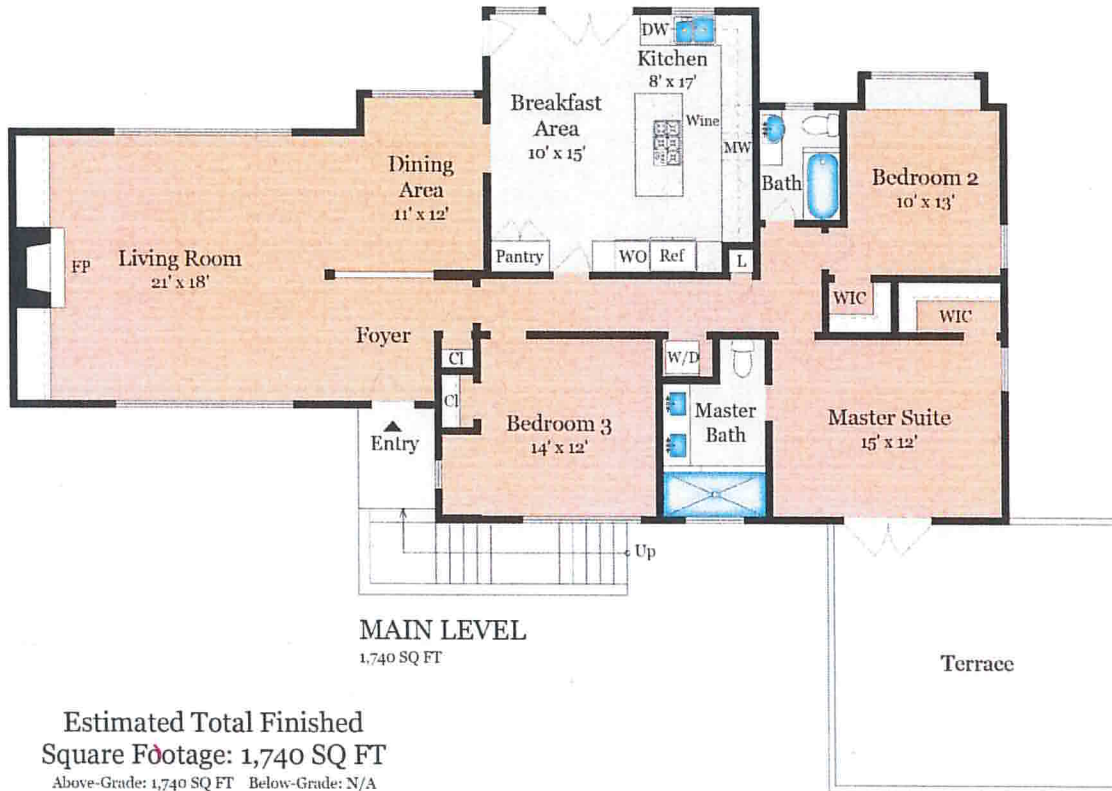

## Estimated Total Finished Square Footage: 1,740 SQ FT

Above-Grade: 1,740 SQ FT Below-Grade: N/A  
 Plus 360 SQ FT 2-Car Garage on Lower Level  
 Plus 290 SQ FT Bonus Space/Home Office on Lower Level  
 Plus 185 SQ FT Storage on Lower Level  
 Calculated per ANSI Standard Z763-2003.

\* Estimated Total Finished & Unfinished Square Footage: 2,575 SQ FT